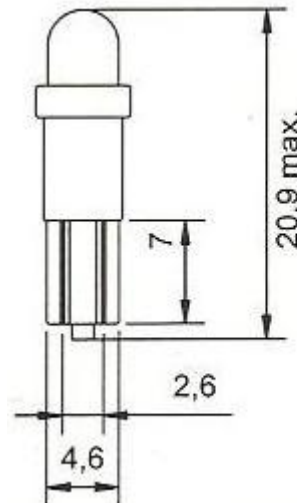

LED Globes

T5LED2P

T5 Wedge 12V LED Dome Head style 2pcs/Pack. draws 0.02amps @ 13.8v
Commonly found in dash cluster and instrument lights and accessory lighting in A/C switches,
Cigarette Lighter Sockets etc.

2 Units Per Pack

Ideal for Boats, Bus, Car, Caravans, Trailers and Trucks

Main Beam at 15 Degree

LIGHT COMPARISON TOO A 5W INCANDESCENT GLOBE

Width	6mm
Height	20.9mm
Voltage	12 Volt
Power Draw Tested @ 13.8 V	0.02 Amps
Pieces Per Card	2 Unit
Packing	Blister Packed on Card