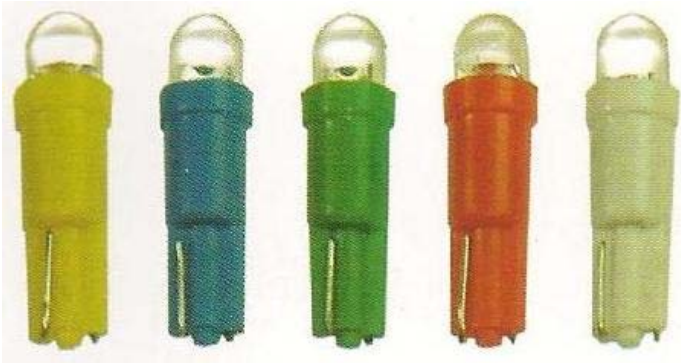

LED Globes

T5LED2P

T5 Wedge 12V LED Dome Head style 2pcs/Pack. draws 0.02amps @ 13.8v
Commonly found in dash cluster and instrument lights and accessory lighting in A/C switches,
Cigarette Lighter Sockets etc.

2 Units Per Pack

Ideal for Boats, Bus, Car, Caravans, Trailers and Trucks

Main Beam at 15 Degree

LIGHT COMPARISON TOO A 5W INCANDESCENT GLOBE

Width	6mm
Height	20.9mm
Voltage	12 Volt
Power Draw Tested @ 13.8 V	0.02 Amps
Pieces Per Card	2 Unit
Packing	Blister Packed on Card