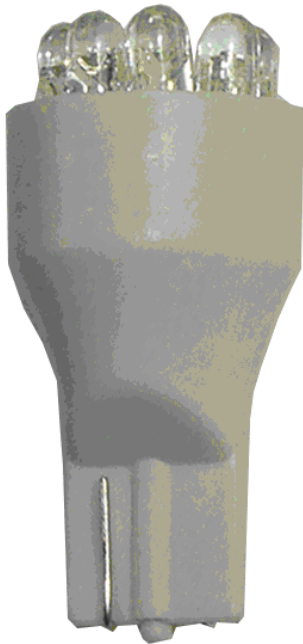

LED Globes

T15L2P

T15 12v dc 9 LED 2pc/pack commonly used in high mount stop lights, map lights, garden lights, etc.

Draws 0.06amps @ 13.8v

2 Units Per Pack

Ideal for Boats, Bus, Car, Caravans, Trailers and Trucks

Main Beam at 50 Degree

LIGHT COMPARISON TOO A 12W INCANDESCENT GLOBE

Base Diameter	10mm
Head Width	15mm
Height	30mm
Voltage	12 Volt dc
Power Draw Tested @ 13.8 V	0.06 Amps
Pieces Per Card	2 Units
Packing	Blister Packed on Card