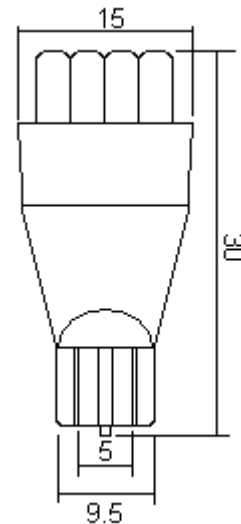

LED Globes

T15L2P

T15 12v dc 9 LED 2pc/pack commonly used in high mount stop lights, map lights, garden lights, etc.

Draws 0.06amps @ 13.8v

2 Units Per Pack

Ideal for Boats, Bus, Car, Caravans, Trailers and Trucks

Main Beam at 50 Degree

LIGHT COMPARISON TOO A 12W INCANDESCENT GLOBE

Base Diameter	10mm
Head Width	15mm
Height	30mm
Voltage	12 Volt dc
Power Draw Tested @ 13.8 V	0.06 Amps
Pieces Per Card	2 Units
Packing	Blister Packed on Card