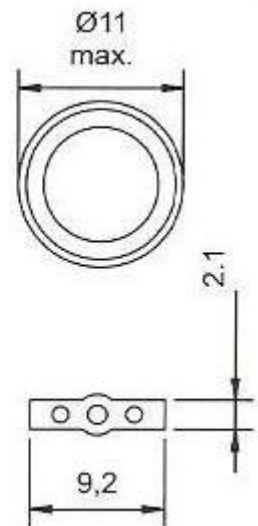

LED Globes

T10LEDI2P

T10 Wedge 12V LED Inverted Head Style 2pcs/Pack.

Draws Average 0.02amps @ 13.8v

Gives a light output compared to brightness of a standard 3w incandescent globe

2 Units Per Pack

Ideal for Front Park Lamps too match HID and super white Headlight 6000k Colour

Main Beam at 120 Degree

LIGHT COMPARISON TOO A 3W INCANDESCENT GLOBE

Width	11mm
Height	23mm
Voltage	12 Volt
Power Draw Tested @ 13.8 V	0.02 Amps
Pieces Per Card	2 Unit
Packing	Blister Packed on Card