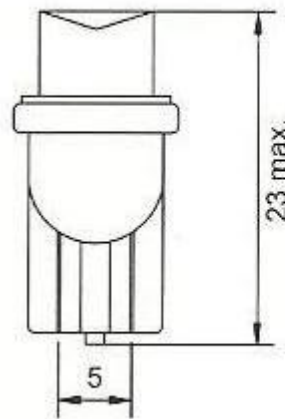

LED Globes

T10LEDI2P

T10 Wedge 12V LED Inverted Head Style 2pcs/Pack.

Draws Average 0.02amps @ 13.8v

Gives a light output compared to brightness of a standard 3w incandescent globe

2 Units Per Pack

Ideal for Front Park Lamps too match HID and super white Headlight 6000k Colour

Main Beam at 120 Degree

LIGHT COMPARISON TOO A 3W INCANDESCENT GLOBE

Width	11mm
Height	23mm
Voltage	12 Volt
Power Draw Tested @ 13.8 V	0.02 Amps
Pieces Per Card	2 Unit
Packing	Blister Packed on Card