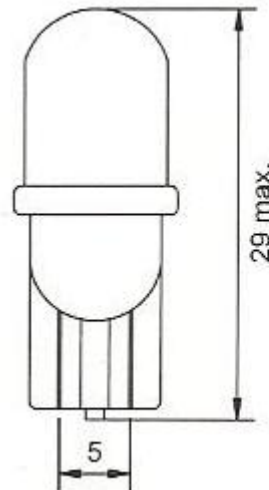

LED Globes

T10LED2P

T10 Wedge 12V LED Dome Head Style 2pcs/Pack.

Draws Average 0.02amps @ 13.8v

2 Units Per Pack

Ideal for Front Park Lamps too match HID and super white Headlight 6000k Colour

Main Beam at 50 Degree

LIGHT COMPARISON TOO A 5W INCANDESCENT GLOBE

Width	11mm
Height	29mm
Voltage	12 Volt
Power Draw Tested @ 13.8 V	0.02 Amps
Pieces Per Card	2 Unit
Packing	Blister Packed on Card