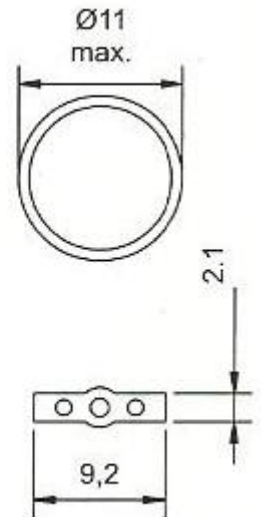

LED Globes

T10LED2P

T10 Wedge 12V LED Dome Head Style 2pcs/Pack.

Draws Average 0.02amps @ 13.8v

2 Units Per Pack

Ideal for Front Park Lamps too match HID and super white Headlight 6000k Colour

Main Beam at 50 Degree

LIGHT COMPARISON TOO A 5W INCANDESCENT GLOBE

Width	11mm
Height	29mm
Voltage	12 Volt
Power Draw Tested @ 13.8 V	0.02 Amps
Pieces Per Card	2 Unit
Packing	Blister Packed on Card