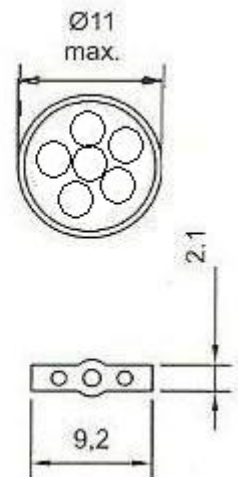

LED Globes

T106LED2P

T10 Wedge 12V 6 LED Super bright.

Draws Average 0.04amps @ 13.8v

2 Units Per Pack

Ideal for map lights, interior lamps, number plate lamps, foot well lights etc

Main Beam at 50 Degree

LIGHT COMPARISON TOO A 8W INCANDESCENT GLOBE

Width	11mm
Height	25.5mm
Voltage	12 Volt
Power Draw Tested @ 13.8 V	0.04 Amps
Pieces Per Card	2 Unit
Packing	Blister Packed on Card