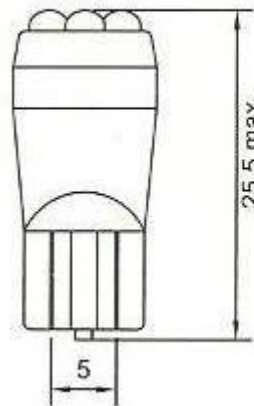

LED Globes

T106LED2P

T10 Wedge 12V 6 LED Super bright.

Draws Average 0.04amps @ 13.8v

2 Units Per Pack

Ideal for map lights, interior lamps, number plate lamps, foot well lights etc

Main Beam at 50 Degree

LIGHT COMPARISON TOO A 8W INCANDESCENT GLOBE

Width	11mm
Height	25.5mm
Voltage	12 Volt
Power Draw Tested @ 13.8 V	0.04 Amps
Pieces Per Card	2 Unit
Packing	Blister Packed on Card