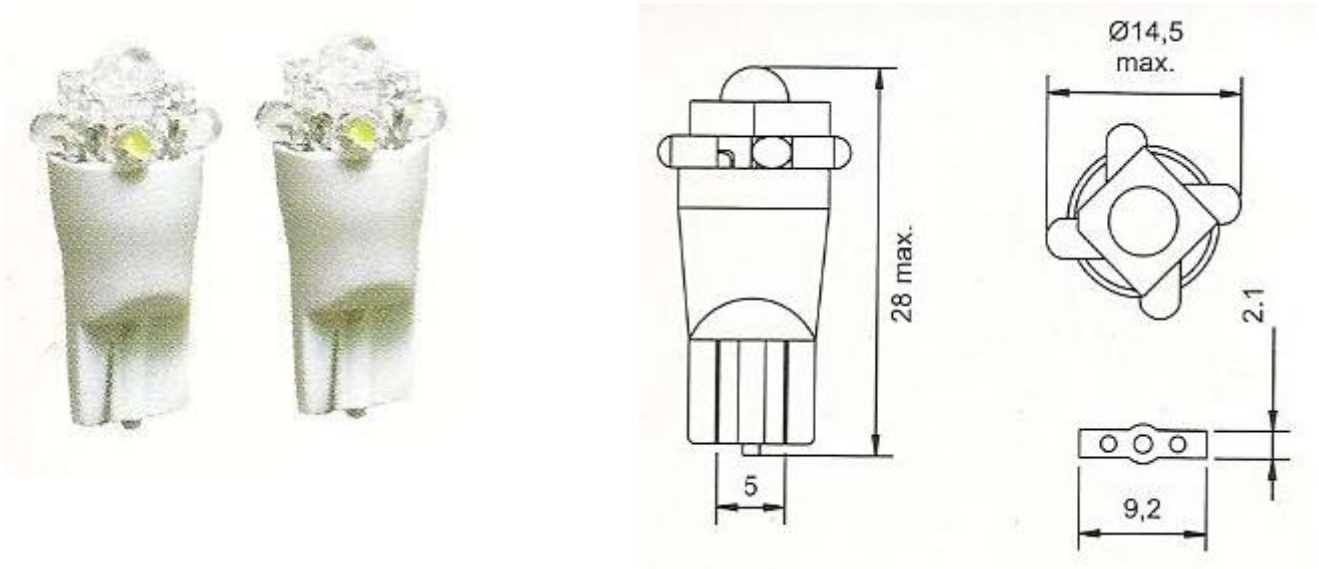

LED Globes

T105LED2P

T10 Wedge 12V 5 LED Super bright wide angle

Great for fitment into dash clusters as these offer a full 360 degree of light

2 Units Per Pack

Main Beam at 360 Degree

LIGHT COMPARISON TOO A 5W INCANDESCENT GLOBE

| | |
|-----------------------------------|------------------------|
| Width | 14.5mm |
| Height | 28mm |
| Voltage | 12 Volt |
| Power Draw Tested @ 13.8 V | 0.04 Amps |
| Pieces Per Card | 2 Unit |
| Packing | Blister Packed on Card |