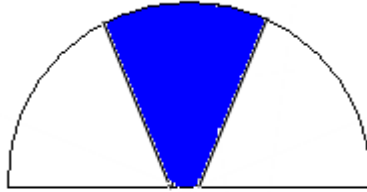

LED GLOBE REPLACEMENT

BL-MR163X1W X 10

BRITE LED TECH PRODUCT

Main Beam at 45 Degree

GIVES A LIGHT OUTPUT COMPARED TO A 35-40W HALOGEN

BULK PACK OF MR16 M/VOLT 12/24v AC/DC 3 x 1w Luxeon CREE LEDs set at 45 degree beam angle, can be used off transformer or battery and gives a comparison to a 35-40w halogen but only draws 0.3AMP @ 13.8v available in warm white 2800-3200k 240lm or cool white 6300-6700k 270lm colour. 1pc/box x 10