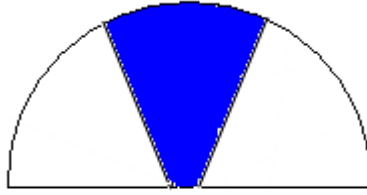

# LED GLOBE REPLACEMENT

BL-MR163X1W

**BRITE LED TECH PRODUCT**

**Main Beam at 45 Degree**

**GIVES A LIGHT OUTPUT COMPARED TO A 35-40W HALOGEN**

MR16 M/VOLT 12/24v AC/DC 3 x 1w Luxeon CREE LEDs set at 45 degree beam angle, can be used off transformer or battery and gives a comparison to a 35-40w halogen but only draws 0.3AMP @ 13.8v available in warm white 2800-3200k 240lm or cool white 6300-6700k 270lm colour. 1pc/box