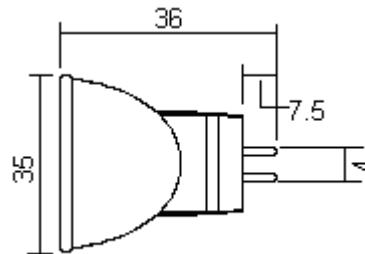

LED GLOBE REPLACEMENT

BL-MR11SMD BRITE LED TECH PRODUCT

Main Beam at 120 Degree

Gives a light comparison to a 20w halogen
1 years Warranty

MR11 12v DC 21 SMD LED, 120 Degree beam angle, can be used on 12v battery or 12V DC power supply and gives a light output compared to a 20w Halogen globe
Available in a Cool White light 6300k – 6700k or Warm White 2800k – 3200k colour
only draws on average 0.06amp @ 13.8v.

Ideal for Home or Office, Boats, Bus, Car, Caravans, Trailers and Trucks

Width	32mm
Height	36mm
Voltage	12 Volt DC
Power Draw Tested @ 13.8 V	0.06 Amps
Pieces Per Box	1 Unit
Packing	1pc per Box

COOL WHITE