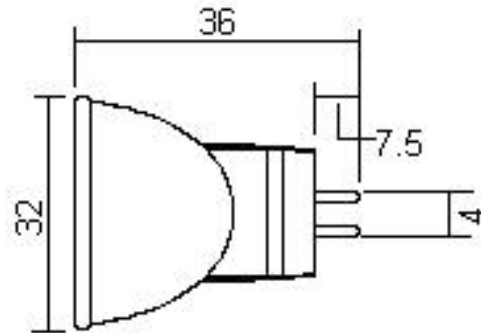

LED GLOBE REPLACEMENT

BL-MR1112LED BRITE LED TECH PRODUCT

Main Beam at 50 Degree

Gives a light comparison to a 10w halogen
1 years Warranty

MR11 12v DC 12 LED, 50 Degree beam angle, can be used on 12v battery or 12V DC power supply and gives a light output compared to a 10w Halogen globe
Available in a Cool White light 6300k – 6700k or Warm White 2800k – 3200k colour
only draws on average 0.06amp @ 13.8v.

Ideal for Home or Office, Boats, Bus, Car, Caravans, Trailers and Trucks

Width	32mm
Height	36mm
Voltage	12 Volt DC
Power Draw Tested @ 13.8 V	0.06 Amps
Lumens	WW 60LM CW 84LM
Pieces Per Box	1 Unit
Packing	1pc per Box