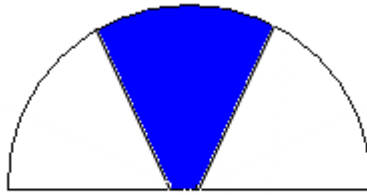

LED Bedside Light

BL-1028

BRITE LED TECH PRODUCT

1 Year Warranty

Main Beam at 50 Degree

Gives a light comparison to a 10w incandescent bulb

12v DC 12 LED Bed side reading light, metal body construction finished in a brushed chrome look. Has on off switch on base with 2 mounting screws.

Head can rotate about 350 degree and adjust angling light up or down

Base diameter of 60mm looks great in caravans and motorhomes while only drawing 0.7w @ 12v

Available in Cool white or Warm white colour light output, compared to a 10w incandescent globe

with a 50 degree beam spread makes these ideal for reading in bed and with no heat from the leds

also makes these ideal and the safest option for bed lighting

Base Diameter	60mm
Height from base	85mm
Voltage	12 Volt DC
Light Output Colour	3200k or 6000k
Average Power Draw @ 13.8v	0.06 Amps
Packing	1pc / White Box