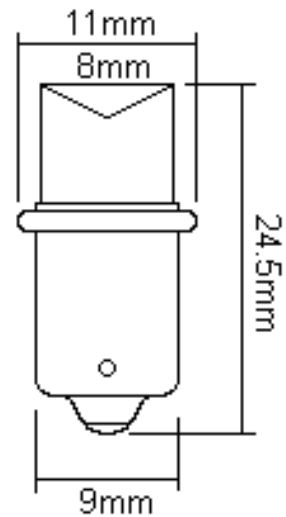

LED Globes

BA9SLED2P

BA9S T8.5 12V LED Inverted Head Style 2pcs/Pack

Draws 0.02amps @ 13.8v

2 Units Per Pack

Ideal for Boats, Bus, Car, Caravans, Trailers and Trucks

Main Beam at 120 Degree

LIGHT COMPARISON TOO A 3W INCANDESCENT GLOBE

Head Diameter	8mm
Base Diameter	9mm
Height	24.5mm
Voltage	12 Volt dc
Power Draw Tested @ 13.8 V	0.02 Amps
Pieces Per Card	2 Units
Packing	Blister Packed on Card