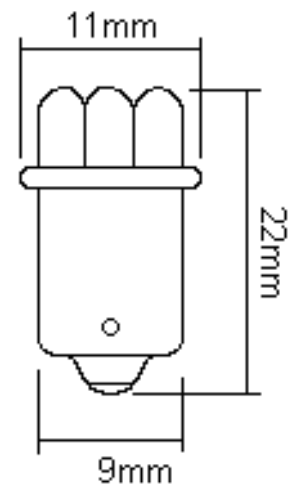

LED Globes

BA9S6LED2P

12V BA9S 6 LED globe replacement, commonly found as park lights, in map lights, etc. 2pcs/Pack

Available in variety of colours:
White, Red, Blue, Green and Amber

Draws 0.04amps @ 13.8v

2 Units Per Pack

Main Beam at 50 Degree

Gives a light output compared to a 8w incandescent globe

Ideal for 12v Boats, Bus, Car, Caravans, Trailers and Trucks

Width	Base 9mm Head 11mm
Height	22mm
Voltage	12 Volt
Power Draw Tested @ 13.8 V	0.04 Amps
Pieces Per Card	2pcs
Packing	Blister Packed on Card