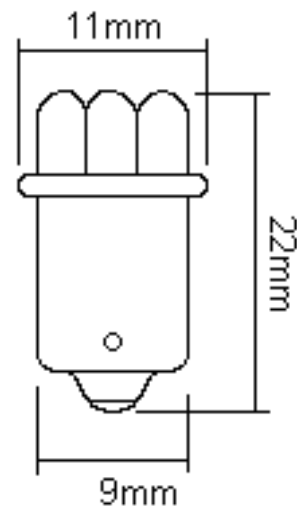

Head Diameter	11mm
Base Diameter	9mm
Height	22mm
Voltage	12 Volt dc
Power Draw Tested @ 13.8 V	0.03 Amps
Pieces Per Card	2 Units
Packing	Blister Packed on Card