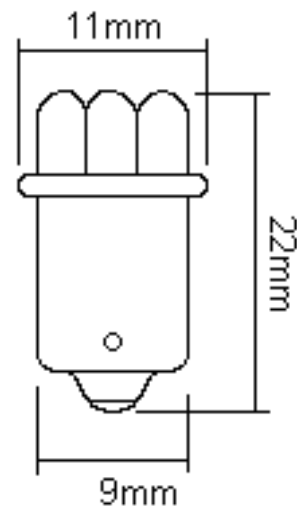

## BA9S4LED2P

BA9S 4 LED 12v dc globe replacement, commonly found in park lights, map lights, dash boards, etc.

draws 0.03amps @ 13.8v

2 Units Per Pack

Ideal for Boats, Bus, Car, Caravans, Trailers and Trucks

### Main Beam at 50 Degree

LIGHT COMPARISON TOO A 8W INCANDESCENT GLOBE

<b>Head Diameter</b>	11mm
<b>Base Diameter</b>	9mm
<b>Height</b>	22mm
<b>Voltage</b>	12 Volt dc
<b>Power Draw Tested @ 13.8 V</b>	0.03 Amps
<b>Pieces Per Card</b>	2 Units
<b>Packing</b>	Blister Packed on Card