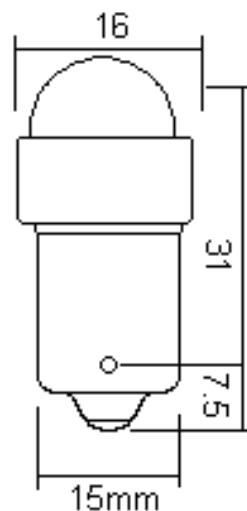

## BA15S121LW2P

BA15S 1156 12v Single White Super Bright Led Comes As 2pcs/Pack

Draws 0.02amps @ 13.8v

2 Units Per Pack

**Main Beam at 50 Degree**

LIGHT COMPARISON TOO A 5W INCANDESCENT GLOBE

<b>Head Diameter</b>	<b>16mm</b>
<b>Base Diameter</b>	<b>15mm</b>
<b>Height</b>	<b>31mm</b>
<b>Voltage</b>	<b>12 Volt dc</b>
<b>Power Draw Tested @ 13.8 V</b>	<b>0.02 Amps</b>
<b>Pieces Per Card</b>	<b>2 Units</b>
<b>Packing</b>	<b>Blister Packed on Card</b>