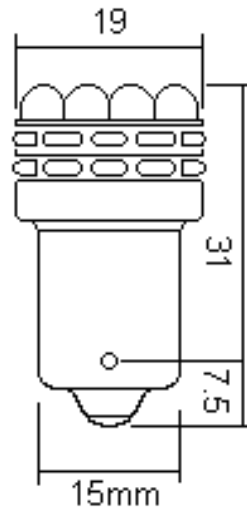

## BA15S1218LW2P

12 Volt BA15S 1156 18 LED White Design, gives a light output compared too a 10w incandescent globe making them ideal as park lights, interior light replacement etc.

Has 6 leds pointing straight out and 12 leds around sides = 18 LEDs

Draws 0.12amps @ 13.8v

2 Units Per Pack

**Main Beam at 360 Degree**

LIGHT COMPARISON TOO A 10W INCANDESCENT GLOBE

|                                   |                               |
|-----------------------------------|-------------------------------|
| <b>Head Diameter</b>              | <b>19mm</b>                   |
| <b>Base Diameter</b>              | <b>15mm</b>                   |
| <b>Height</b>                     | <b>31mm</b>                   |
| <b>Voltage</b>                    | <b>12 Volt</b>                |
| <b>Power Draw Tested @ 13.8 V</b> | <b>0.11 Amps</b>              |
| <b>Pieces Per Card</b>            | <b>2 Units</b>                |
| <b>Packing</b>                    | <b>Blister Packed on Card</b> |